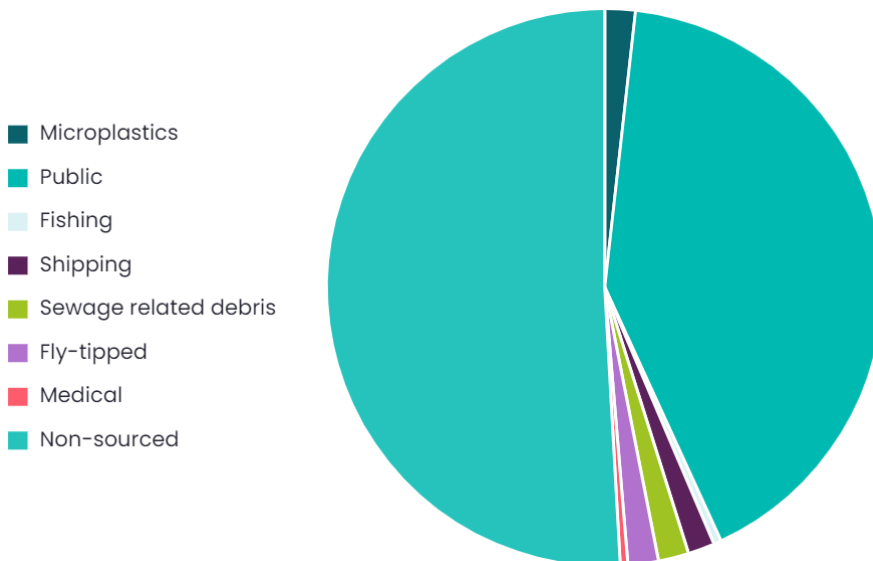

Summary of collected litter material

Material	Items found	Items per 100m	% of total
Plastic/Polystyrene	381	381.00	84.29%
Pottery/Ceramics	6	6.00	1.33%
Paper/Cardboard	10	10.00	2.21%
Metal	13	13.00	2.88%
Glass	20	20.00	4.42%
Sanitary	8	8.00	1.77%
Medical	3	3.00	0.66%
Wood (machined)	3	3.00	0.66%
Cloth	5	5.00	1.11%
Rubber	3	3.00	0.66%

Sources

Summary of collected litter sources

Source	Items found	Items per 100m	% of total
Microplastics	8	8.00	1.77%
Public	187	187.00	41.37%
Fishing	2	2.00	0.44%
Shipping	7	7.00	1.55%
Sewage related debris	8	8.00	1.77%