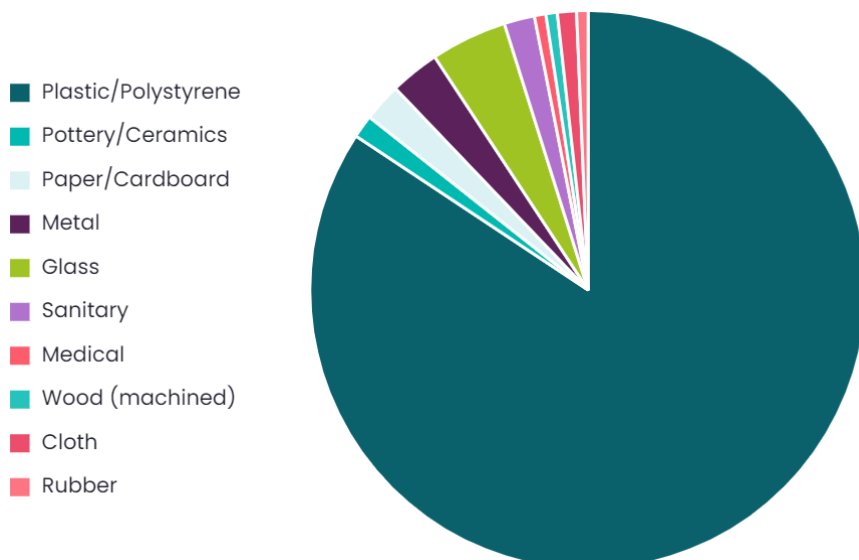

Wood for Trees Beach Clean Survey

9th September 2022 - 12p.m.

Kayleigh Philps

Summary

Location Uphill Beach - north links road	Survey volunteers 11	Total volunteers 11	Length of beach surveyed 100m
Width of beach surveyed —	Bags collected 4.00	Weight collected —	Total items 452
Average items/100m 452.00			

Materials collected

Summary of collected litter material

Material	Items found	Items per 100m	% of total
Plastic/Polystyrene	381	381.00	84.29%
Pottery/Ceramics	6	6.00	1.33%
Paper/Cardboard	10	10.00	2.21%
Metal	13	13.00	2.88%
Glass	20	20.00	4.42%
Sanitary	8	8.00	1.77%
Medical	3	3.00	0.66%
Wood (machined)	3	3.00	0.66%
Cloth	5	5.00	1.11%
Rubber	3	3.00	0.66%

Sources

Summary of collected litter sources

Source	Items found	Items per 100m	% of total
Microplastics	8	8.00	1.77%
Public	187	187.00	41.37%
Fishing	2	2.00	0.44%
Shipping	7	7.00	1.55%
Sewage related debris	8	8.00	1.77%