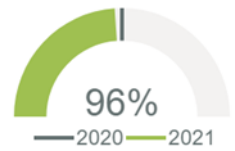

May 21 vs May 20