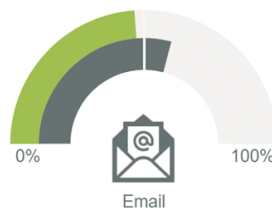

Contactability

● Last month ● This month