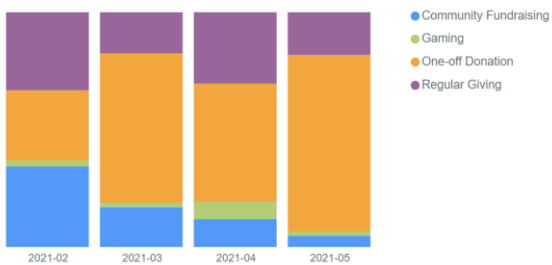

% Split By Product