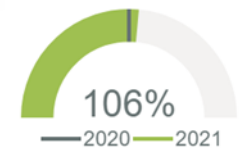

The charts below focus on three key areas; **Income**, **Contactability** and **Recruitment** to identify how they are tracking against previous periods and which products and channels are making the largest contributions to these movements. To find out more about any of the data presented below and how to get your team started with InsightHub please get in touch.

## Income

May 21 vs Apr 21

May 21 vs May 20

YTD 21 vs YTD 20

### Income by Month

Product	Vs last month
One-off Donation	182 %
High Value Giving	150 %
Community Fundraising	98 %
Regular Giving	95 %
Trading	93 %
Other	92 %
Gaming	69 %