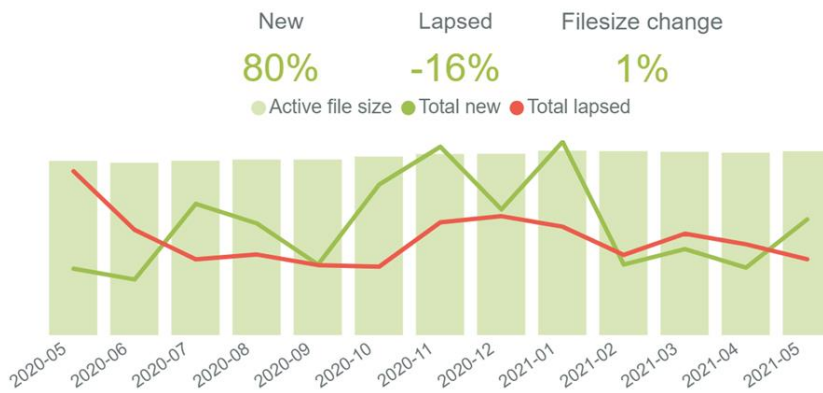

Recruitment