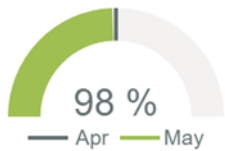

# InsightHub State of the Sector Snapshot

May 2021

Wood for Trees' monthly 'State of the Sector Snapshot' report highlights the latest not-for-profit data trends, taken directly from **InsightHub** and our **Core Charity Data Model**.

The charts below focus on three key areas; **Income**, **Contactability** and **Recruitment** to identify how they are tracking against previous periods and which products and channels are making the largest contributions to these movements. To find out more about any of the data presented below and how to get your team started with InsightHub please get in touch.

## Income

May 21 vs Apr 21

May 21 vs May 20

YTD 21 vs YTD 20